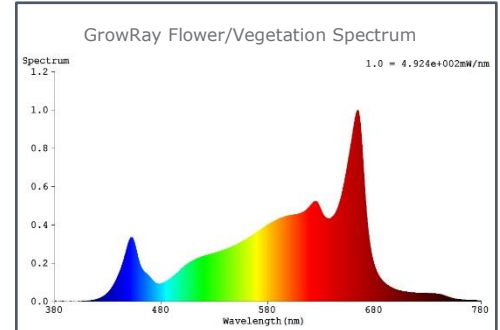

Technical Specifications

Light Source	LED, Horticultural Grade, Anti-Sulfurization
Spectrum	Flower/Veg (PhD Designed)
PPF	1200 $\mu\text{mol/s}$ @ 277VAC
Input Power	545W @ 277VAC
Efficacy	2.2 $\mu\text{mol/J}$ @ 277VAC
Input Voltage	Autosensing 90-305VAC @ 50/60Hz
Dimensions	46.0"L x 44.5"W x 2.9"H (116.8cm x 113.0cm x 7.4cm)
Weight	25.2lbs (11.4kg)
Mounting Height	6" to 36" (15.2cm to 91.4cm) Above Canopy
Thermal Management	Passive with Graphite Thermal Interface
Max. Ambient Temp	104°F (40°C)
Dimming	0-10VDC (<0.5V = off)
Light Distribution	120°
Lifetime	L90: >65,000 Hours
AC Power Cord	15ft (4.57m), 14/3 AWG
Power Factor	>90%
Certifications	ETL Damp; FCC / Canada Part 15a
Warranty	7 Year Standard Warranty