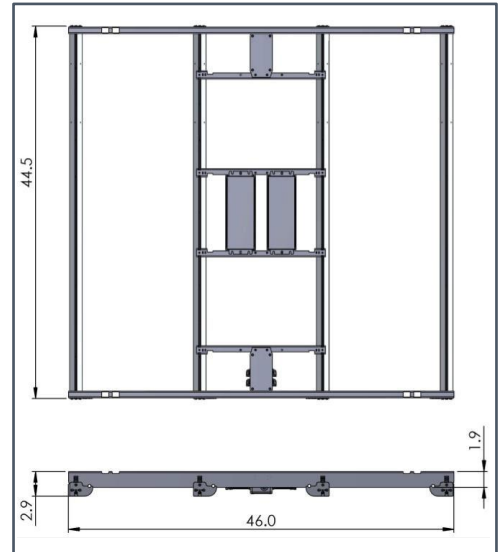

Technical Specifications

Light Source	LED, Horticultural Grade, Anti-Sulfurization
Spectrum	Flower/Veg (PhD Designed)
PPF	1200 $\mu\text{mol/s}$ @ 277VAC
Input Power	545W @ 277VAC
Efficacy	2.2 $\mu\text{mol/J}$ @ 277VAC
Input Voltage	Autosensing 90-305VAC @ 50/60Hz
Dimensions	46.0"L x 44.5"W x 2.9"H (116.8cm x 113.0cm x 7.4cm)
Weight	25.2lbs (11.4kg)
Mounting Height	6" to 36" (15.2cm to 91.4cm) Above Canopy
Thermal Management	Passive with Graphite Thermal Interface
Max. Ambient Temp	104°F (40°C)
Dimming	0-10VDC (<0.5V = off)
Light Distribution	120°
Lifetime	L90: >65,000 Hours
AC Power Cord	15ft (4.57m), 14/3 AWG
Power Factor	>90%
Certifications	ETL Damp; FCC / Canada Part 15a
Warranty	7 Year Standard Warranty

Maximum Current per Luminaire

AC Voltage	Current
120V	4.68A
208V	2.66A
240V	2.32A
277V	2.03A

Model	AC Plug Type	Mounting Hardware	Adaptive Controller
TR4	-01 NEMA 5-15P (120V) -02 NEMA 6-15P (220V/240V) -03 NEMA 7-15P (277V) -04 Hard Wire (208-277V)	-01 10ft 2-Point Adjustable Wire Hanging Kit -02 6in 4-Point Hanging Hooks	-00 None (Warehouse) -01 LS-01 (Greenhouse)