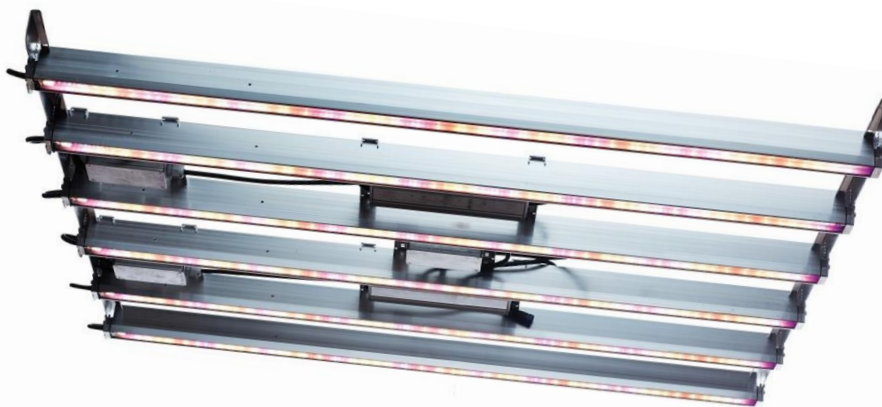

## Technical Specifications

<b>Light Source</b>	LED, Horticultural Grade, Anti-Sulfurization
<b>Spectrum</b>	Flower/Veg (PhD Designed)
<b>PPF</b>	1600 $\mu\text{mol/s}$
<b>Input Power</b>	715W @ 277VAC
<b>Efficacy</b>	2.2 $\mu\text{mol/J}$ @ 277VAC
<b>Input Voltage</b>	Autosensing 90-305VAC @ 50/60Hz
<b>Dimensions</b>	46.0"L x 44.5"W x 2.9"H (116.8cm x 113.0cm x 7.4cm)
<b>Weight</b>	36.4lbs (16.5kg)
<b>Mounting Height</b>	6" to 36" (15.2cm to 91.4cm) Above Canopy
<b>Thermal Management</b>	Passive with Graphite Thermal Interface
<b>Max. Ambient Temp</b>	104°F (40°C)
<b>Dimming</b>	0-10VDC (<0.5V = off)
<b>Light Distribution</b>	120°
<b>Lifetime</b>	L90: >65,000 Hours
<b>AC Power Cord</b>	15ft (4.57m), 14/3 AWG
<b>Power Factor</b>	>90%
<b>Certifications</b>	ETL Damp; FCC / Canada Part 15a
<b>Warranty</b>	7 Year Standard Warranty

Maximum Current per Luminaire

AC Voltage	Current
120V	6.22A
208V	3.47A
240V	3.01A
277V	2.62A

Model	AC Plug Type	Mounting Hardware	Adaptive Controller
TR6	-01 NEMA 5-15P (120V) -02 NEMA 6-15P (220V/240V) -03 NEMA 7-15P (277V) -04 Hard Wire (208-277V)	-01 10ft 2-Point Adjustable Wire Hanging Kit -02 6in 4-Point Hanging Hooks	-00 None (Warehouse) -01 LS-01 (Greenhouse)