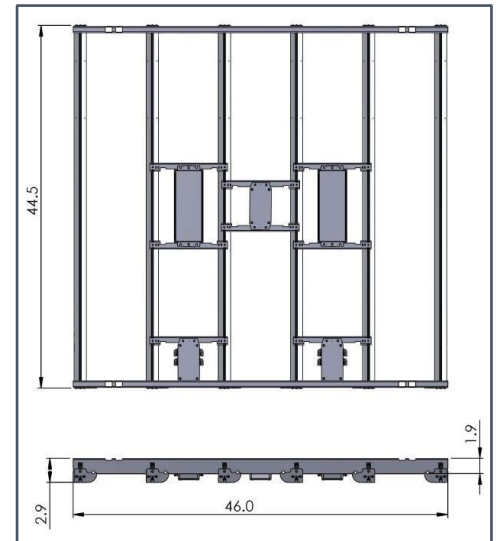

## Technical Specifications

<b>Light Source</b>	LED, Horticultural Grade, Anti-Sulfurization
<b>Spectrum</b>	Flower/Veg (PhD Designed)
<b>PPF</b>	1600 $\mu\text{mol/s}$
<b>Input Power</b>	715W @ 277VAC
<b>Efficacy</b>	2.2 $\mu\text{mol/J}$ @ 277VAC
<b>Input Voltage</b>	Autosensing 90-305VAC @ 50/60Hz
<b>Dimensions</b>	46.0"L x 44.5"W x 2.9"H (116.8cm x 113.0cm x 7.4cm)
<b>Weight</b>	36.4lbs (16.5kg)
<b>Mounting Height</b>	6" to 36" (15.2cm to 91.4cm) Above Canopy
<b>Thermal Management</b>	Passive with Graphite Thermal Interface
<b>Max. Ambient Temp</b>	104°F (40°C)
<b>Dimming</b>	0-10VDC (<0.5V = off)
<b>Light Distribution</b>	120°
<b>Lifetime</b>	L90: >65,000 Hours
<b>AC Power Cord</b>	15ft (4.57m), 14/3 AWG
<b>Power Factor</b>	>90%
<b>Certifications</b>	ETL Damp; FCC / Canada Part 15a
<b>Warranty</b>	7 Year Standard Warranty

Maximum Current per Luminaire

AC Voltage	Current
120V	6.22A
208V	3.47A
240V	3.01A
277V	2.62A

Model	AC Plug Type	Mounting Hardware	Adaptive Controller
TR6	-01 NEMA 5-15P (120V) -02 NEMA 6-15P (220V/240V) -03 NEMA 7-15P (277V) -04 Hard Wire (208-277V)	-01 10ft 2-Point Adjustable Wire Hanging Kit -02 6in 4-Point Hanging Hooks	-00 None (Warehouse) -01 LS-01 (Greenhouse)