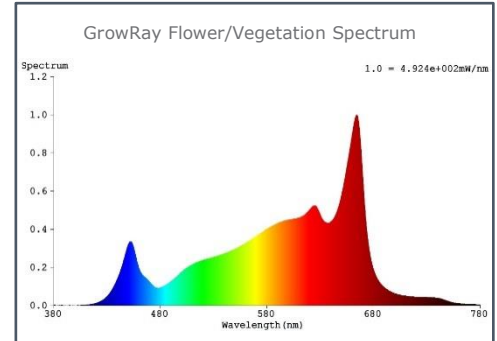

## Technical Specifications

<b>Light Source</b>	LED, Horticultural Grade, Anti-Sulfurization
<b>Spectrum</b>	Flower/Veg (PhD Designed)
<b>PPF</b>	1600 $\mu\text{mol/s}$
<b>Input Power</b>	715W @ 277VAC
<b>Efficacy</b>	2.2 $\mu\text{mol/J}$ @ 277VAC
<b>Input Voltage</b>	Autosensing 90-305VAC @ 50/60Hz
<b>Dimensions</b>	46.0"L x 44.5"W x 2.9"H (116.8cm x 113.0cm x 7.4cm)
<b>Weight</b>	36.4lbs (16.5kg)
<b>Mounting Height</b>	6" to 36" (15.2cm to 91.4cm) Above Canopy
<b>Thermal Management</b>	Passive with Graphite Thermal Interface
<b>Max. Ambient Temp</b>	104°F (40°C)
<b>Dimming</b>	0-10VDC (<0.5V = off)
<b>Light Distribution</b>	120°
<b>Lifetime</b>	L90: >65,000 Hours
<b>AC Power Cord</b>	15ft (4.57m), 14/3 AWG
<b>Power Factor</b>	>90%
<b>Certifications</b>	ETL Damp; FCC / Canada Part 15a
<b>Warranty</b>	7 Year Standard Warranty